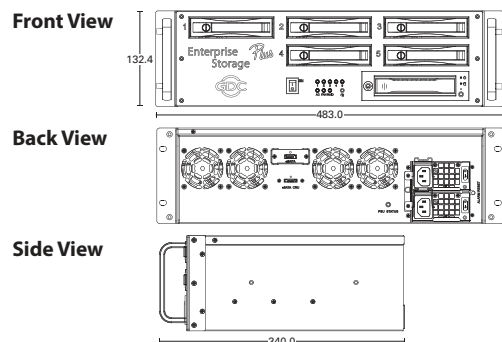

4 Easy Installation

Setting up both Enterprise Series Storage devices and the Portable Storage is easy by only connecting the storage device to the IMB with eSATA cable. While a Enterprise Series Storage device can be placed into a projection pedestal, the extremely compact and light Portable Storage can be mounted on any DLP Cinema projector.

Technical Specifications

	Enterprise Storage Plus								Enterprise Storage								Portable Storage	
RAID-5 Storage	4TB	4TB	6TB	8TB	12TB	16TB	24TB	32TB	4TB	4TB	6TB	8TB	12TB	16TB	24TB	32TB	2TB	3TB
HDD Size	1TB		2TB		4TB		8TB		1TB		2TB		4TB		8TB		1TB	
Number of HDD	5x	3x	4x	5x	4x	5x	4x	5x	5x	3x	4x	5x	4x	5x	4x	5x	3x	4x
HDD Type	2.5"		3.5"						2.5"		3.5"						2.5"	
Number of CRU	1								0								0	
System interfaces	eSATA x 2								eSATA x 1								eSATA x 1	
Dimensions	483(W) x 340(D) x 132.4(H) mm 3RU								483(W) x 330(D) x 89(H) mm 2RU								220(W) x 165.6 (D) x 55.2(H) mm	
Weight	12.5kg excluding hard disk, with CRU								8.7kg excluding hard disk								1.5kg excluding hard disk	
Power requirement¹	100 to 240V~, 50 to 60Hz, 6-3A								100 to 240V~, 63 to 47Hz, 4.5-2A								100 to 240V~, 60 to 50Hz, 2A	
Maximum power consumption	185W								175W								30W	
Operating temperature	0°C to 40°C (32°F to 104°F)																	
Operating humidity	20% to 90%, non-condensing																	
Operating altitude	10,000ft. (3,000m) above sea level ²																	

System Configuration

Technical Drawings

Enterprise Storage Plus

Enterprise Storage

Portable Storage

¹ Depending on the power supply unit
² Depending on specifications of the hard disk