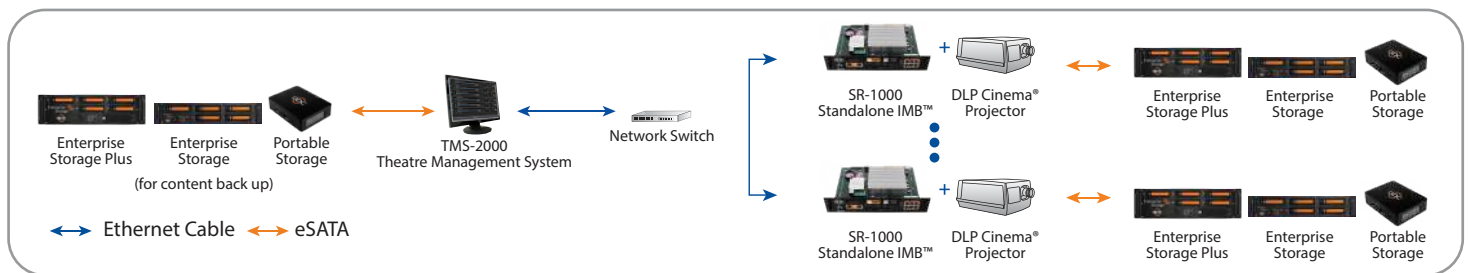

4 Easy Installation

Setting up both Enterprise Series Storage devices and the Portable Storage is easy by only connecting the storage device to the IMB with eSATA cable. While a Enterprise Series Storage device can be placed into a projection pedestal, the extremely compact and light Portable Storage can be mounted on any DLP Cinema projector.

Technical Specifications

	Enterprise Storage Plus								Enterprise Storage								Portable Storage	
RAID-5 Storage	4TB	4TB	6TB	8TB	12TB	16TB	24TB	32TB	4TB	4TB	6TB	8TB	12TB	16TB	24TB	32TB	2TB	3TB
HDD Size	1TB		2TB		4TB		8TB		1TB		2TB		4TB		8TB		1TB	
Number of HDD	5x	3x	4x	5x	4x	5x	4x	5x	5x	3x	4x	5x	4x	5x	4x	5x	3x	4x
HDD Type	2.5"		3.5"						2.5"		3.5"						2.5"	
Number of CRU	1								0								0	
System interfaces	eSATA x 2								eSATA x 1								eSATA x 1	
Dimensions	483(W) x 340(D) x 132.4(H) mm 3RU								483(W) x 330(D) x 89(H) mm 2RU								220(W) x 165.6 (D) x 55.2(H) mm	
Weight	12.5kg excluding hard disk, with CRU								8.7kg excluding hard disk								1.5kg excluding hard disk	
Power requirement¹	100 to 240V~, 50 to 60Hz, 6-3A								100 to 240V~, 63 to 47Hz, 4.5-2A								100 to 240V~, 60 to 50Hz, 2A	
Maximum power consumption	185W								175W								30W	
Operating temperature	0°C to 40°C (32°F to 104°F)																	
Operating humidity	20% to 90%, non-condensing																	
Operating altitude	10,000ft. (3,000m) above sea level²																	

System Configuration