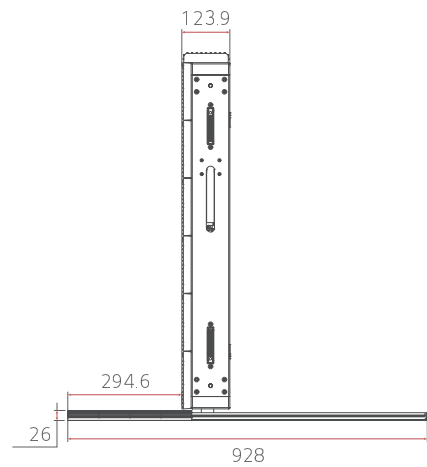

## DIMENSION

(unit: mm)

Front

Side

Top

Download  
LG C-Display+  
Mobile App  
Google Play Store

[www.lg.com/global/business/information-display](http://www.lg.com/global/business/information-display)  
[www.youtube.com/c/LGCommercialDisplay](https://www.youtube.com/c/LGCommercialDisplay)  
[www.facebook.com/LGInformationDisplay](https://www.facebook.com/LGInformationDisplay)  
[www.linkedin.com/company/lginformationdisplay](https://www.linkedin.com/company/lginformationdisplay)  
[twitter.com/LG\\_ID\\_HQ](https://twitter.com/LG_ID_HQ)