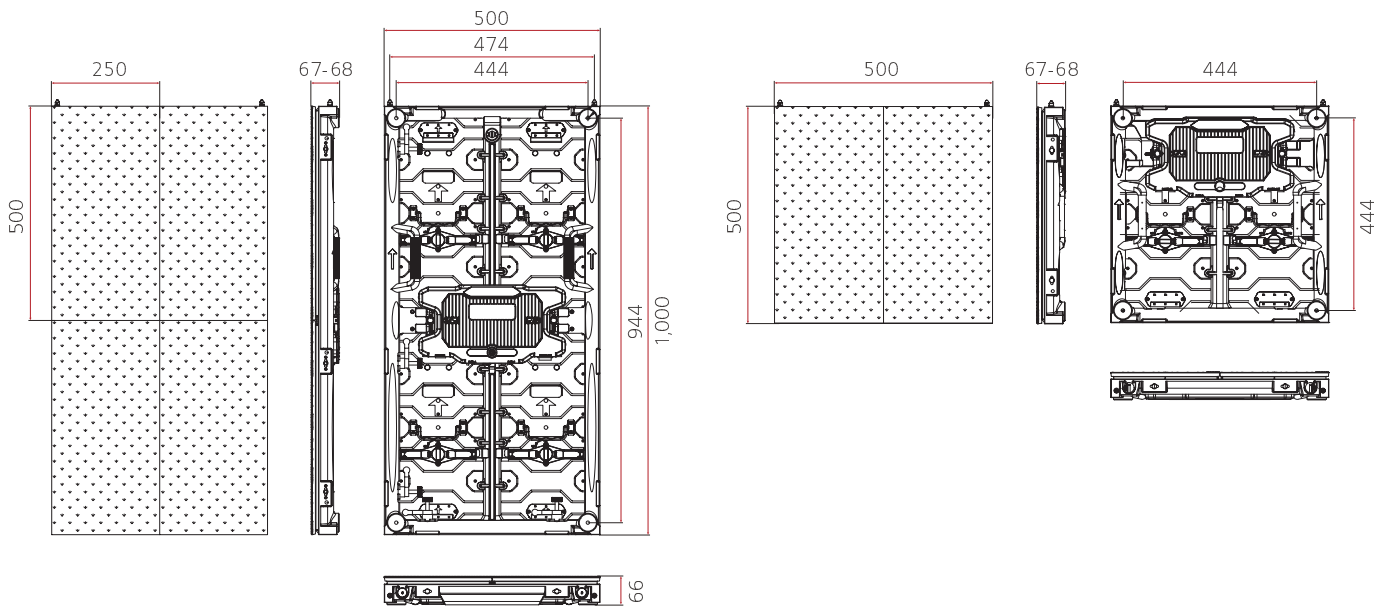

DIMENSION

(unit: mm)

Download
LG C-Display+
Mobile App
Google Play Store

www.lg.com/global/business/information-on-display
www.youtube.com/c/LGCommercialDisplay
www.facebook.com/LGInformationDisplay
www.linkedin.com/company/lginformationdisplay
twitter.com/LG_ID_HQ

LG may make changes to specifications and product descriptions without notice. Copyright © 2020 LG Electronics Inc. All rights reserved. "LG Life's Good" is a registered trademark of LG Corp. The names of products and brands mentioned here may be the trademarks of their respective owners.