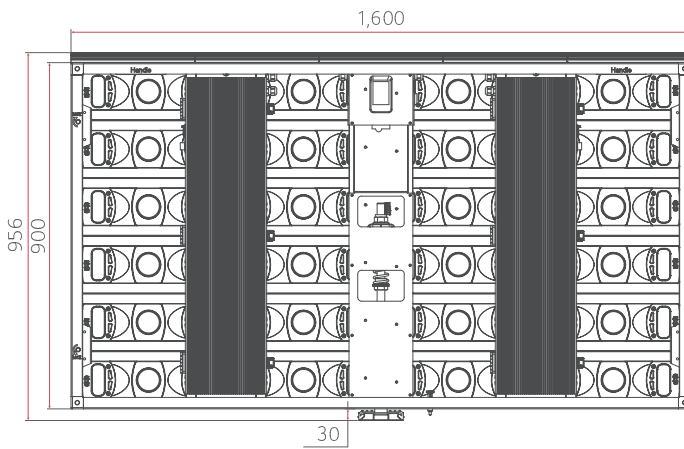

## DIMENSION

(unit: mm)

Front

Side

Top

Download  
LG C-Display+  
Mobile App  
Google Play Store

[www.lg.com/global/business/information-display](http://www.lg.com/global/business/information-display)  
[www.youtube.com/c/LGCommercialDisplay](https://www.youtube.com/c/LGCommercialDisplay)  
[www.facebook.com/LGInformationDisplay](https://www.facebook.com/LGInformationDisplay)  
[www.linkedin.com/company/lginformationdisplay](https://www.linkedin.com/company/lginformationdisplay)  
[twitter.com/LG\\_ID\\_HQ](https://twitter.com/LG_ID_HQ)