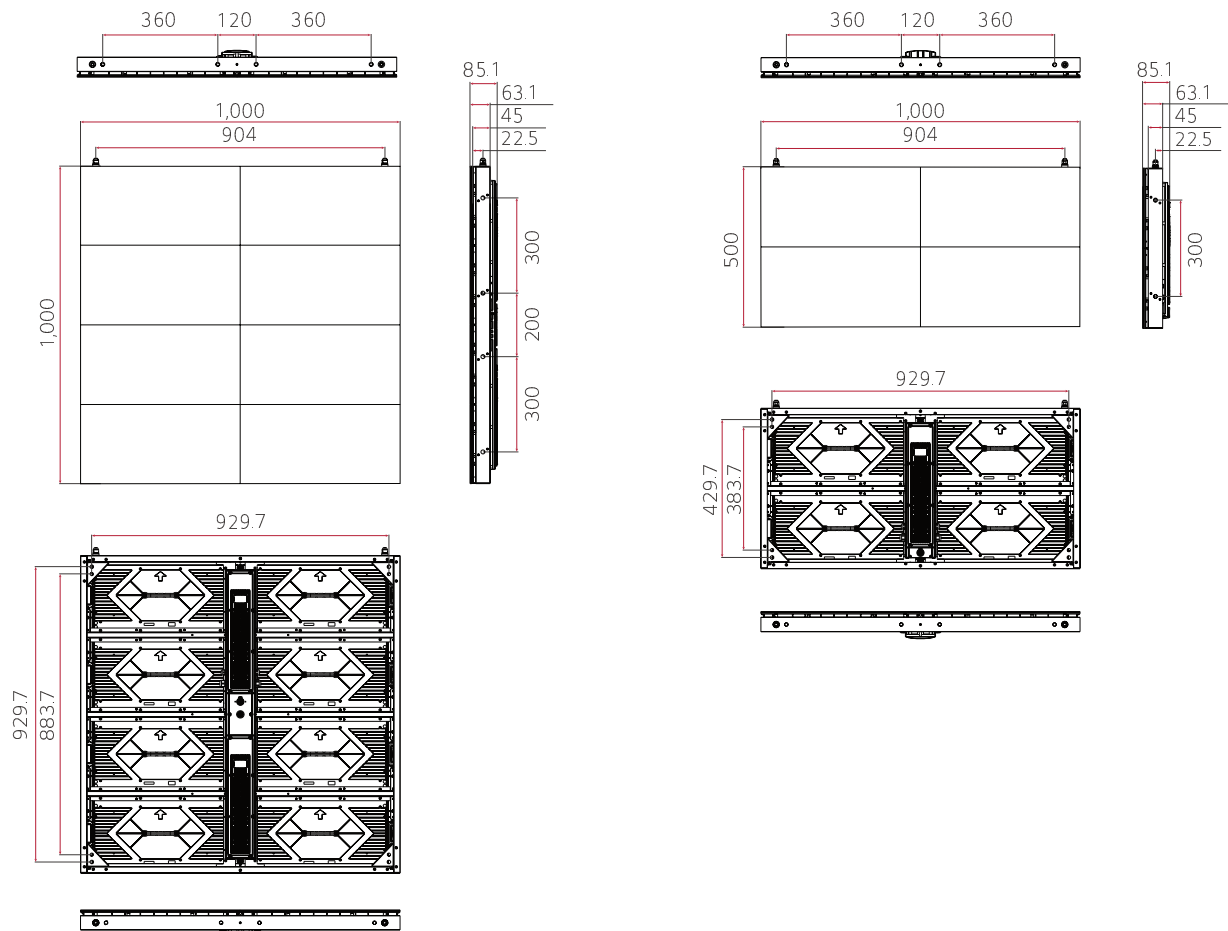

DIMENSION

(unit: mm)

Download
LG C-Display+
Mobile App
Google Play Store

www.lg.com/global/business/information-on-display
www.youtube.com/c/LGCommercialDisplay
www.facebook.com/LGInformationDisplay
www.linkedin.com/company/lginformationdisplay
twitter.com/LG_ID_HQ

LG may make changes to specifications and product descriptions without notice. Copyright © 2020 LG Electronics Inc. All rights reserved. "LG Life's Good" is a registered trademark of LG Corp. The names of products and brands mentioned here may be the trademarks of their respective owners.