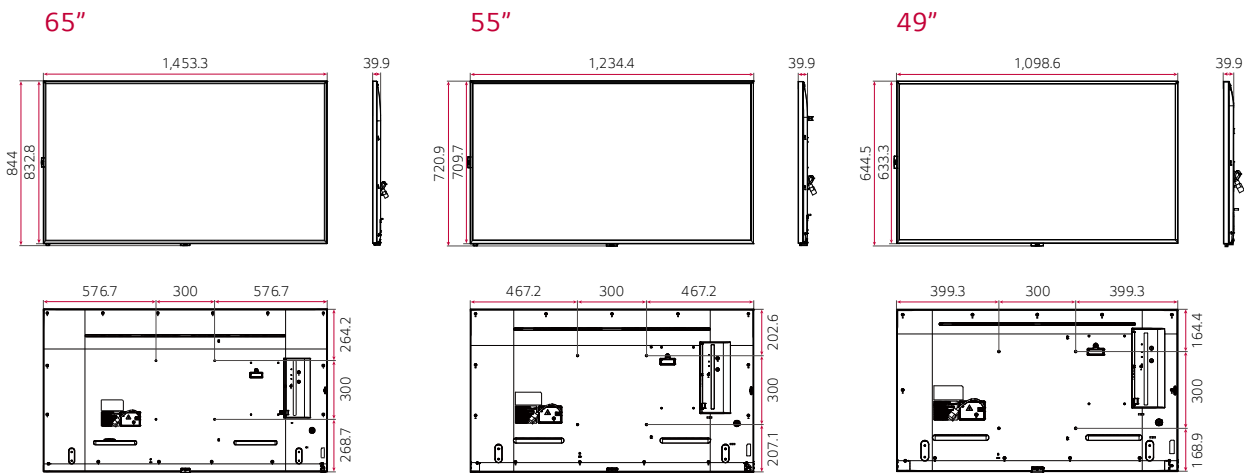

# PRODUCT INFORMATION

\* 65 inch

## UH7F-H

Screen Size	65" / 55" / 49"
Native Resolution	3,840 × 2,160 (UHD)
Bezel Color	Black
Brightness	700 cd/m <sup>2</sup>
Surface Treatment (Haze)	28%
Bezel	9.9 mm (T/R/L), 14.4 mm (B)
Depth	39.9 mm

## DIMENSION

(unit: mm)

## CONNECTIVITY

- ① LAN
- ⑤ DP OUT
- ⑨ USB IN
- ⑬ RS-232C OUT
- ② HDMI IN1
- ⑥ HDMI IN3
- ⑩ AUDIO IN
- ③ HDMI IN2
- ⑦ DVI-D IN
- ⑪ AUDIO OUT
- ④ DP IN
- ⑧ IR & LIGHT SENSOR
- ⑫ RS-232C IN

\* Dimensions & Jack Panels may differ from the above image, so please contact LG sales team to verify before ordering.