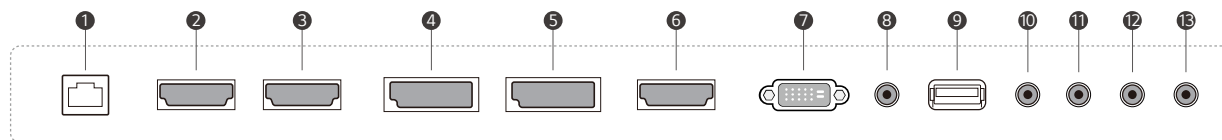

## UH7F-H

Screen Size	65" / 55" / 49"
Native Resolution	3,840 × 2,160 (UHD)
Bezel Color	Black
Brightness	700 cd/m <sup>2</sup>
Surface Treatment (Haze)	28%
Bezel	9.9 mm (T/R/L), 14.4 mm (B)
Depth	39.9 mm

## DIMENSION

(unit: mm)

## CONNECTIVITY

- ① LAN
- ⑤ DP OUT
- ⑨ USB IN
- ⑬ RS-232C OUT
- ② HDMI IN1
- ⑥ HDMI IN3
- ⑩ AUDIO IN
- ③ HDMI IN2
- ⑦ DVI-D IN
- ⑪ AUDIO OUT
- ④ DP IN
- ⑧ IR & LIGHT SENSOR
- ⑫ RS-232C IN

\* Dimensions & Jack Panels may differ from the above image, so please contact LG sales team to verify before ordering.