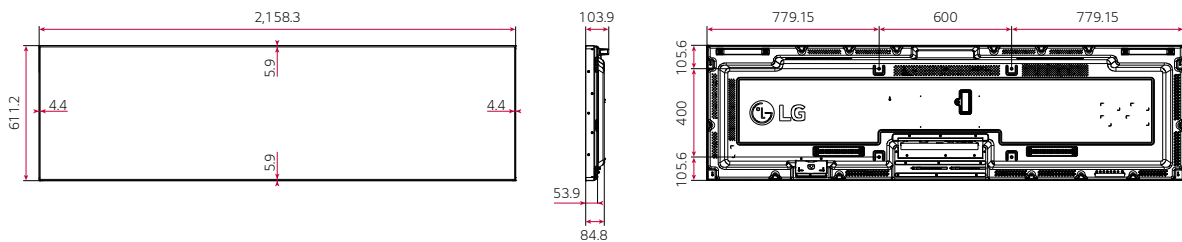

PRODUCT INFORMATION

88BH7G

Screen Size	88"
Aspect Ratio	32 : 9
Native Resolution	3,840 × 1,080
Brightness	700 nit
Contrast Ratio	1,100 : 1

DIMENSION

(unit: mm)

CONNECTIVITY

- 1 AUDIO In
- 2 AUDIO Out
- 3 HDMI(1) In 2.0
- 4 HDMI(2) In 2.0
- 5 DP In
- 6 DP Out
- 7 HDMI(3) In 1.4
- 8 DVI-D In
- 9 USB 2.0 In
- 10 IR & LIGHT SENSOR
- 11 RS-232C In
- 12 RS-232C Out
- 13 LAN In
- 14 LAN Out