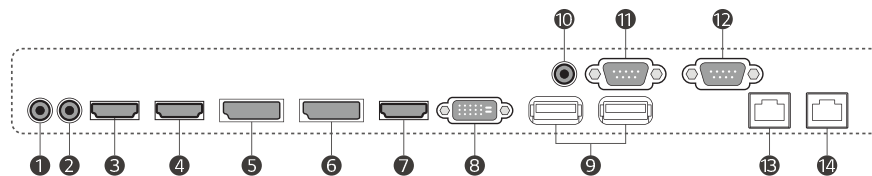

DIMENSION (unit: mm)

CONNECTIVITY

- | | | | |
|------------------|------------------|---------------------|-----------|
| ① AUDIO In | ⑤ DP In | ⑨ USB 2.0 In | ⑬ LAN In |
| ② AUDIO Out | ⑥ DP Out | ⑩ IR & LIGHT SENSOR | ⑭ LAN Out |
| ③ HDMI(1) In 2.0 | ⑦ HDMI(3) In 1.4 | ⑪ RS-232C In | |
| ④ HDMI(2) In 2.0 | ⑧ DVI-D In | ⑫ RS-232C Out | |