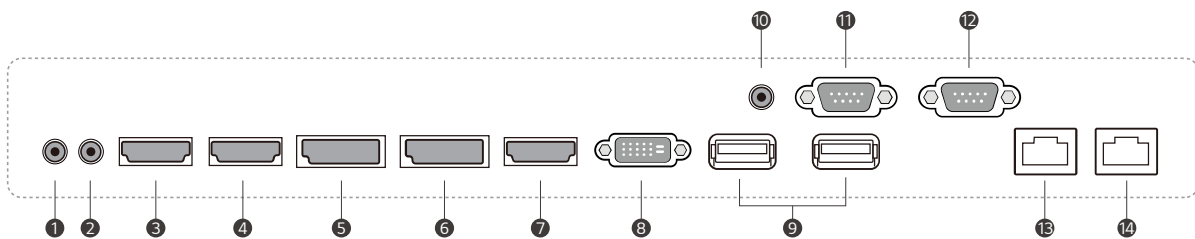

PRODUCT INFORMATION

88BH7G

Screen Size	88"
Aspect Ratio	32 : 9
Native Resolution	3,840 × 1,080
Brightness	700 nit
Contrast Ratio	1,100 : 1

DIMENSION

(unit: mm)

CONNECTIVITY

- 1 AUDIO In
- 2 AUDIO Out
- 3 HDMI(1) In 2.0
- 4 HDMI(2) In 2.0
- 5 DP In
- 6 DP Out
- 7 HDMI(3) In 1.4
- 8 DVI-D In
- 9 USB 2.0 In
- 10 IR & LIGHT SENSOR
- 11 RS-232C In
- 12 RS-232C Out
- 13 LAN In
- 14 LAN Out