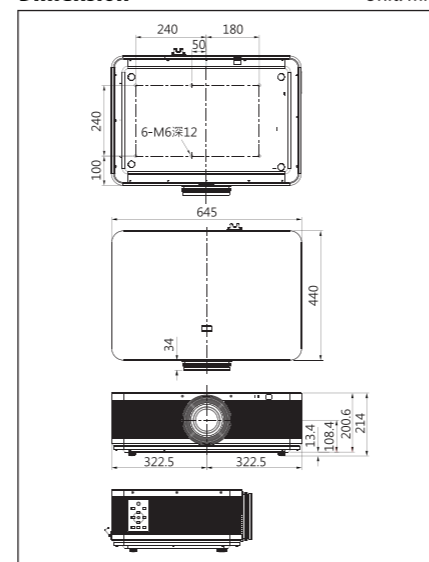

Dimension

Unit: mm

ROLY
BEYOND ENVISION

LASER

10,000 lm of Brightness Projection for Endless High-Color Image Possibilities

Higher Brightness, Top Performance, Brilliant Color Images