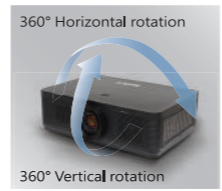

Lens Center Layout

A symmetry design makes the chassis simple and elegant, also bring the installation setup easier.

Corner Keystone Correction

This function is design for four screen corners and Horizontal / Vertical Corner Keystone Correction in order to adjustments for a distortion image.

Flexible Installation

Free 360° projector cabinet installation for flexible projection from almost any angle, it makes installation simpler and easier.

Powerful 1.8x Standard Zoom Lens

Equipped with 1.8x powered zoom standard len for great performance. It can easily project 100 inch big screen within the distance of 3.1 - 5.65m.