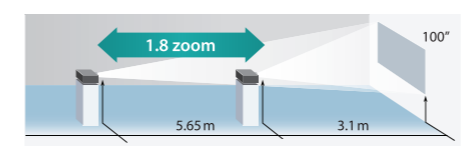

Lens Center Layout

A symmetry design makes the chassis simple and elegant, also bring the installation setup easier.

Corner Keystone Correction

This function is design for four screen corners and Horizontal / Vertical Corner Keystone Correction in order to adjustments for a distortion image.

Flexible Installation

Free 360° projector cabinet installation for flexible projection from almost any angle, it makes installation simpler and easier.

Powerful 1.8x Standard Zoom Lens

Equipped with 1.8x powered zoom standard len for great performance. It can easily project 100 inch big screen within the distance of 3.1 - 5.65m.