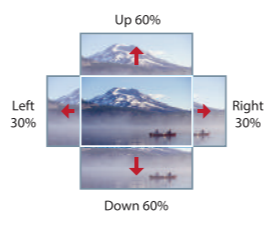

Brilliant Color

10-bit color depth has 10 bits per pixel for 1024 shades for RGB (Red, Green, Blue) color, which provides 1.07 billion shades. Imagine brilliant color images and smooth gradations.

Flexible Usage for Installation Use

Lens Center Layout

A symmetry design makes the chassis simple and elegant, also bring the installation setup easier.

Corner Keystone Correction

This function is design for four screen corners and Horizontal / Vertical Corner Keystone Correction in order to adjustments for a distortion image.