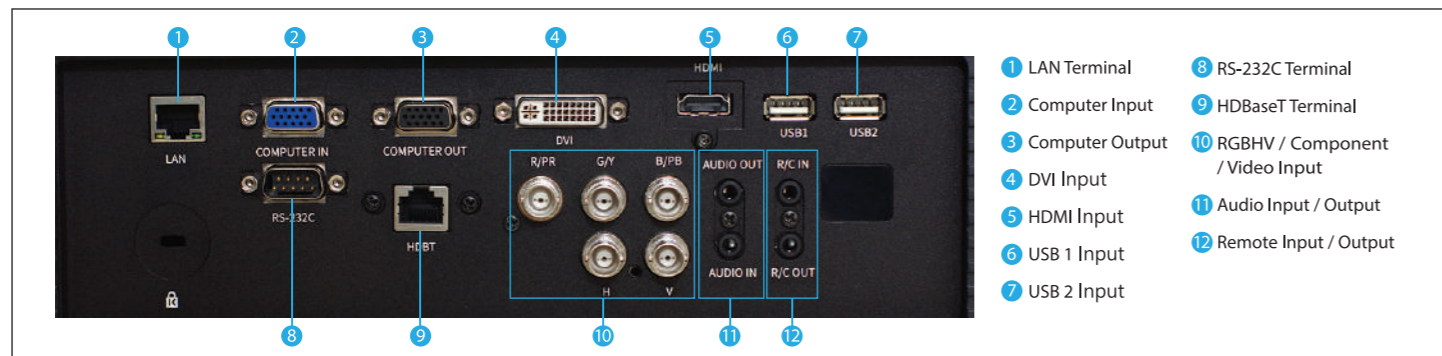

* These specifications and the product's design are subject to change without notice.

* The light output service time varies depending on environment and usage, so the data listed are experimental maximum values for reference only.

Terminal interface

Projection distance

unit:meters

Screen size (16:10)	Standard Lens	
	min. [wide]	max. [tele]
100"	3.10	5.65
120"	3.74	6.79
135"	4.21	7.64
150"	4.68	8.49
200"	6.26	11.34
240"	7.52	13.62
300"	9.41	17.04
400"	12.57	22.74
500"	15.72	28.44

* Please note that up to 5% deviation may result due to lens variation.