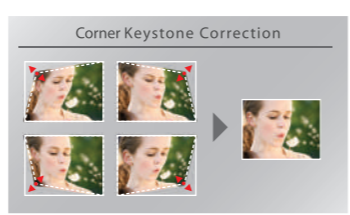

Brilliant Color

10-bit color depth has 10 bits per pixel for 1024 shades for RGB (Red, Green, Blue) color, which provides 1.07 billion shades. Imagine brilliant color images and smooth gradations.

Flexible Usage for Installation Use

Lens Center Layout

A symmetry design makes the chassis simple and elegant, also bring the installation setup easier.

Corner Keystone Correction

This function is design for four screen corners and Horizontal / Vertical Corner Keystone Correction in order to adjustments for a distortion image.