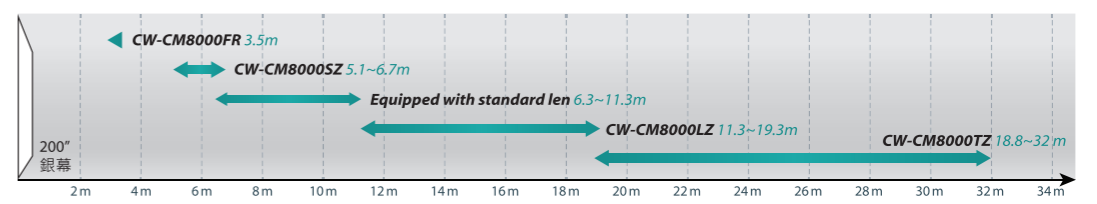

Interchangeable lenses (Optional)

ROLY offers variety of optional projection lens in focal lengths ranging from short to long. The extensive line of optional lens can match different applications and needs.