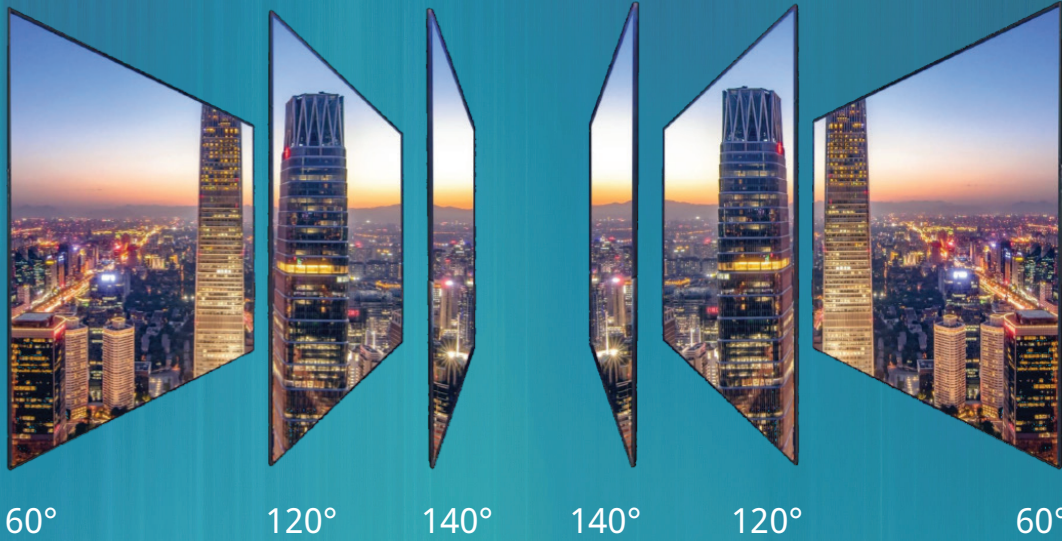

# 140°/120° Ultra-wide Viewing Angle

Parameter	Value
Pixel Pitch	2.8 mm
LED Type	3-in-1 SMD
Brightness	4500 cd/m <sup>2</sup>
Pixels Per Panel	179 x 179px
Pixel Density	128,164 pixels/m <sup>2</sup>
Weight	50 kg/m <sup>2</sup> (110.2 lbs)
Module Size	W250mm x H250mm (9.8in x 9.8in)
Panel Size	500mm x 500mm x 76mm (19.7in x 19.7in x 3in)
Aspect Ratio	1:1
Material	Die-Casting Aluminum
Environment	Outdoor
Curve	Minimum radius 1.27M (concave & convex)
Operating Temperature/Humidity	-20°C~+50°(Optional - 40°)/10~90%RH
Storage Temperature/Humidity	-40°C~+60°(Optional - 40°)/10~95%RH
Maintenance	Front & Rear
Horizontal / Vertical Viewing Angle	140° / 120°
Color Temperature	2000-9500K Adjustable
Brightness Control	Manual/Automatic
Contrast Ratio	5500:1
Input Power (Max/Typical)	650W/m <sup>2</sup> / 217W/m <sup>2</sup>
Video Frame Rate	50/60 Hz
Refresh Rate	9600 Hz
Input Voltage	100~240VAC
Input Power Frequency	50~60 Hz
Processing Depth	16bit (Support 18bit+)
Mounting Configurations	Fixed