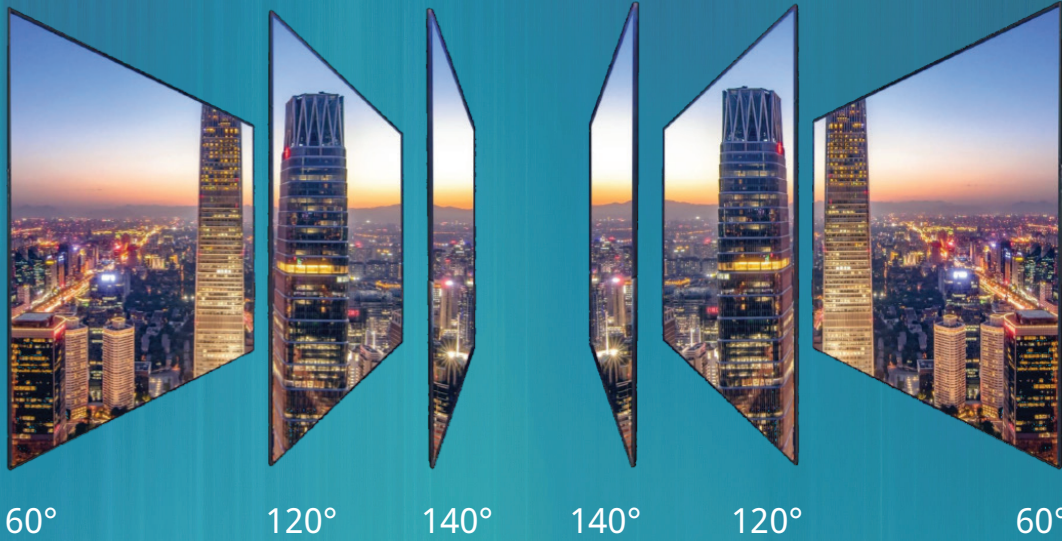

# 140°/120° Ultra-wide Viewing Angle

60°

120°

140°

140°

120°

60°

Parameter	Value
Pixel Pitch	2.5 mm
LED Type	3-in-1 SMD
Brightness	6000 cd/m <sup>2</sup>
Pixels Per Panel	200 x 200px
Pixel Density	160,000 pixels/m <sup>2</sup>
Weight	50 kg/m <sup>2</sup> (110.2 lbs)
Module Size	W250mm x H250mm (9.8in x 9.8in)
Panel Size	500mm x 250mm x 76mm (19.7in x 9.8in x 3in)
Aspect Ratio	1:1
Material	Die-Casting Aluminum
Environment	Outdoor
Curve	Minimum radius 1.27M (concave & convex)
Operating Temperature/Humidity	-20°C ~+50°(Optional - 40°)/10~90%RH
Storage Temperature/Humidity	-40°C ~+60°(Optional - 40°)/10~95%RH
Maintenance	Front & Rear
Horizontal / Vertical Viewing Angle	140° / 120°
Color Temperature	2000-9500K Adjustable
Brightness Control	Manual/Automatic
Contrast Ratio	4500:1
Input Power (Max/Typical)	630W/m <sup>2</sup> / 210W/m <sup>2</sup>
Video Frame Rate	50/60 Hz
Refresh Rate	4800 Hz
Input Voltage	100~240VAC
Input Power Frequency	50~60 Hz
Processing Depth	16bit (Support 18bit+)
Mounting Configurations	Fixed