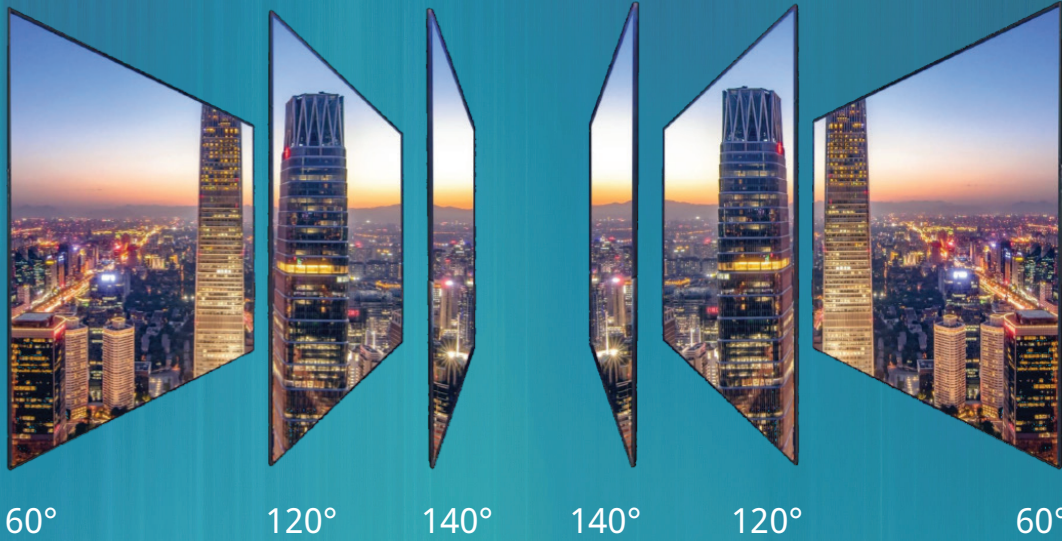

# 140°/120° Ultra-wide Viewing Angle

Parameter	Value
Pixel Pitch	2.5 mm
LED Type	3-in-1 SMD
Brightness	4500 cd/m <sup>2</sup>
Pixels Per Panel	200 x 200px
Pixel Density	160,000 pixels/m <sup>2</sup>
Weight	50 kg/m <sup>2</sup> (110.2 lbs)
Module Size	W250mm x H250mm (9.8in x 9.8in)
Panel Size	500mm x 250mm x 76mm (19.7in x 9.8in x 3in)
Aspect Ratio	1:1
Material	Die-Casting Aluminum
Environment	Outdoor
Curve	Minimum radius 1.27M (concave & convex)
Operating Temperature/Humidity	-20°C~+50°(Optional - 40°)/10~90%RH
Storage Temperature/Humidity	-40°C~+60°(Optional - 40°)/10~95%RH
Maintenance	Front & Rear
Horizontal / Vertical Viewing Angle	140° / 120°
Color Temperature	2000-9500K Adjustable
Brightness Control	Manual/Automatic
Contrast Ratio	5500:1
Input Power (Max/Typical)	650W/m <sup>2</sup> / 217W/m <sup>2</sup>
Video Frame Rate	50/60 Hz
Refresh Rate	9600 Hz
Input Voltage	100~240VAC
Input Power Frequency	50~60 Hz
Processing Depth	16bit (Support 18bit+)
Mounting Configurations	Fixed