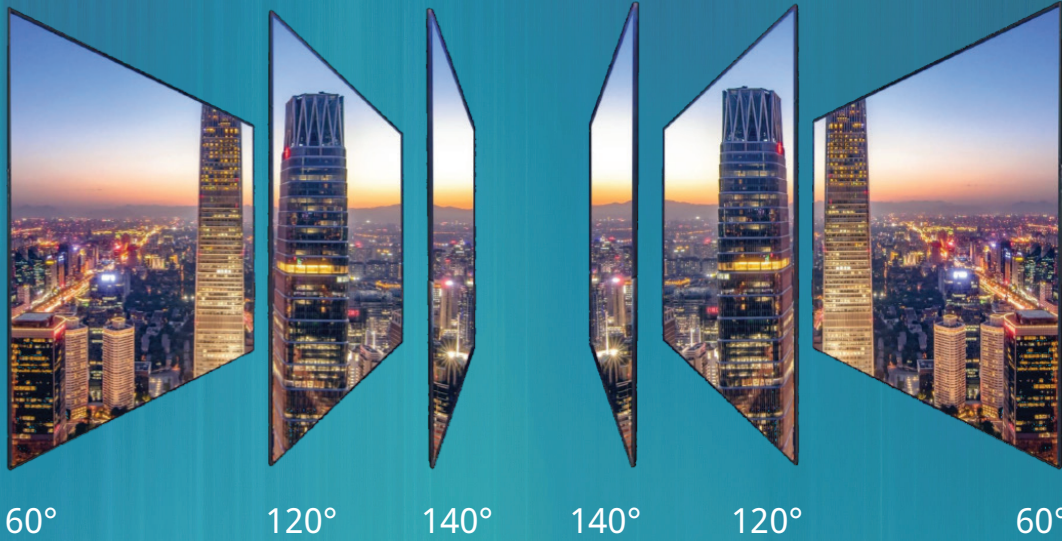

# 140°/120° Ultra-wide Viewing Angle

Parameter	Value
Pixel Pitch	2.8 mm
LED Type	3-in-1 SMD
Brightness	6000 cd/m <sup>2</sup>
Pixels Per Panel	179 x 179px
Pixel Density	128,164 pixels/m <sup>2</sup>
Weight	50 kg/m <sup>2</sup> (110.2 lbs)
Module Size	W250mm x H250mm (9.8in x 9.8in)
Panel Size	500mm x 250mm x 76mm (19.7in x 9.8in x 3in)
Aspect Ratio	1:1
Material	Die-Casting Aluminum
Environment	Outdoor
Operating Temperature/Humidity	-20°C ~+50°(Optional - 40°)/10~90%RH
Storage Temperature/Humidity	-40°C ~+60°(Optional - 40°)/10~95%RH
Maintenance	Front & Rear
Horizontal / Vertical Viewing Angle	140° / 120°
Color Temperature	2000-9500K Adjustable
Brightness Control	Manual/Automatic
Contrast Ratio	4500:1
Input Power (Max/Typical)	630W/m <sup>2</sup> / 210W/m <sup>2</sup>
Video Frame Rate	50/60 Hz
Refresh Rate	4800 Hz
Input Voltage	100~240VAC
Input Power Frequency	50~60 Hz
Processing Depth	16bit (Support 18bit+)
Mounting Configurations	Fixed